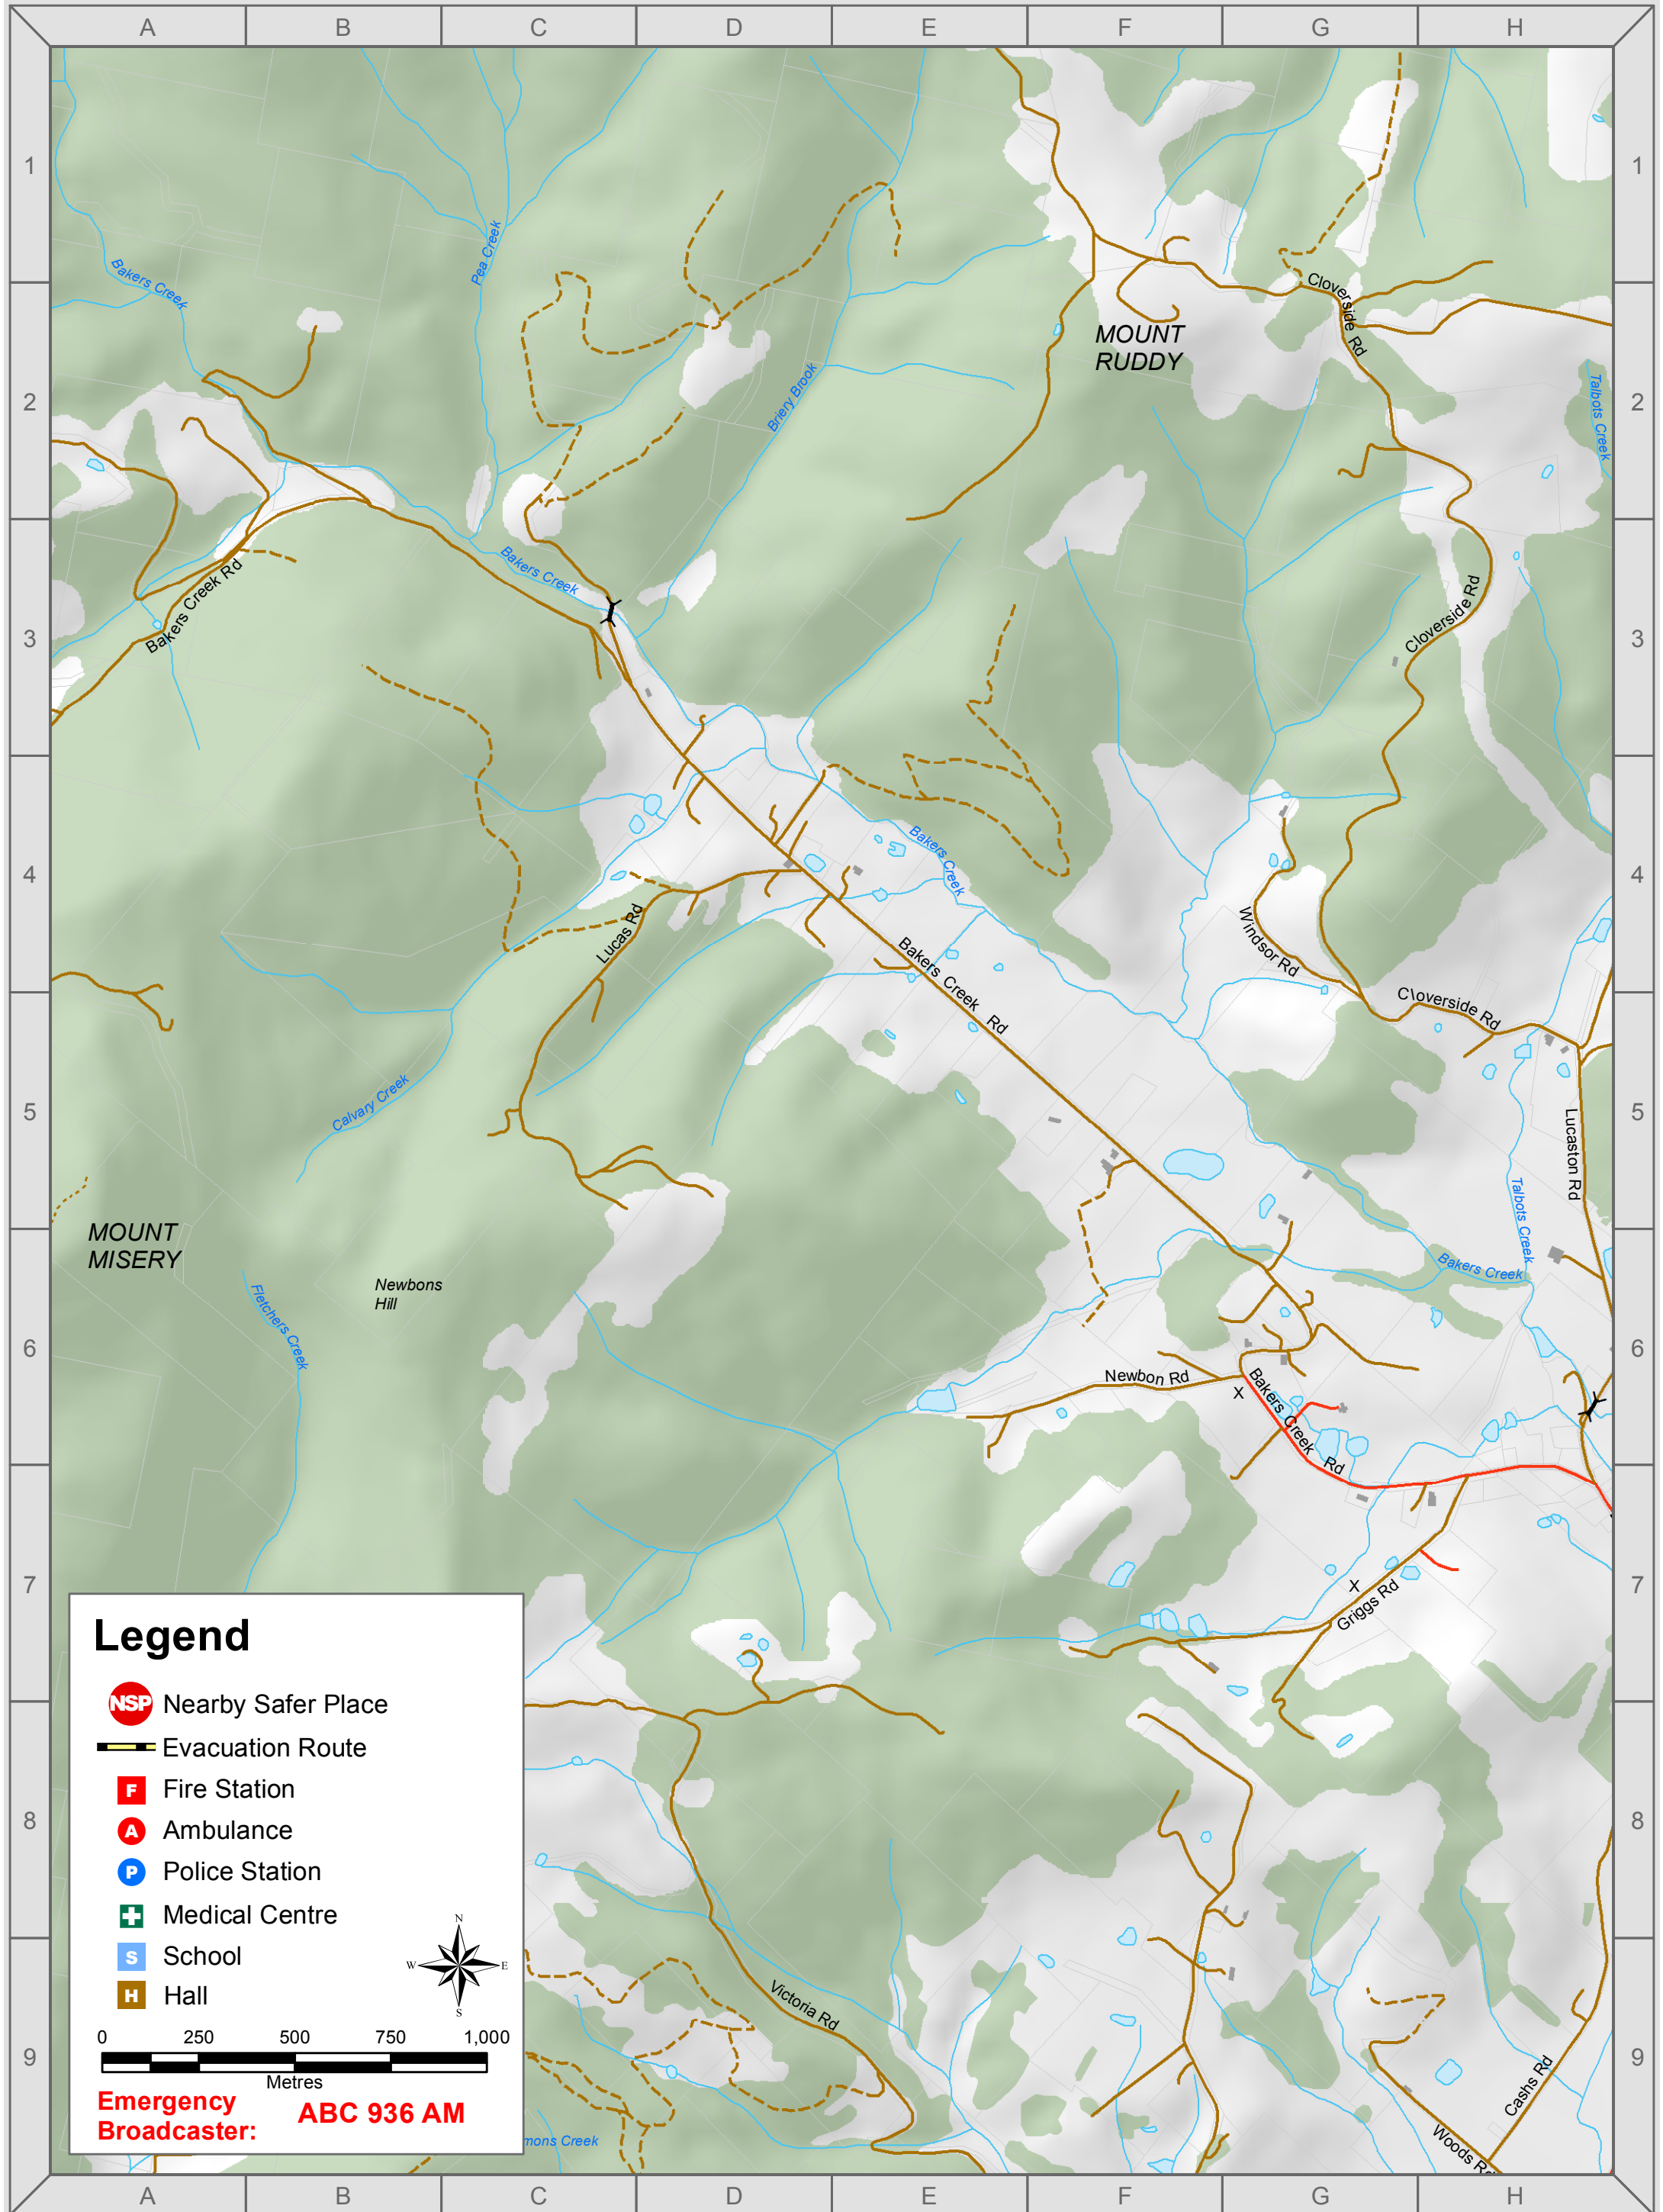

Legend

- Nearby Safer Place
- Evacuation Route
- Fire Station
- Ambulance
- Police Station
- Medical Centre
- School
- Hall

Emergency Broadcaster: **ABC 936 AM**