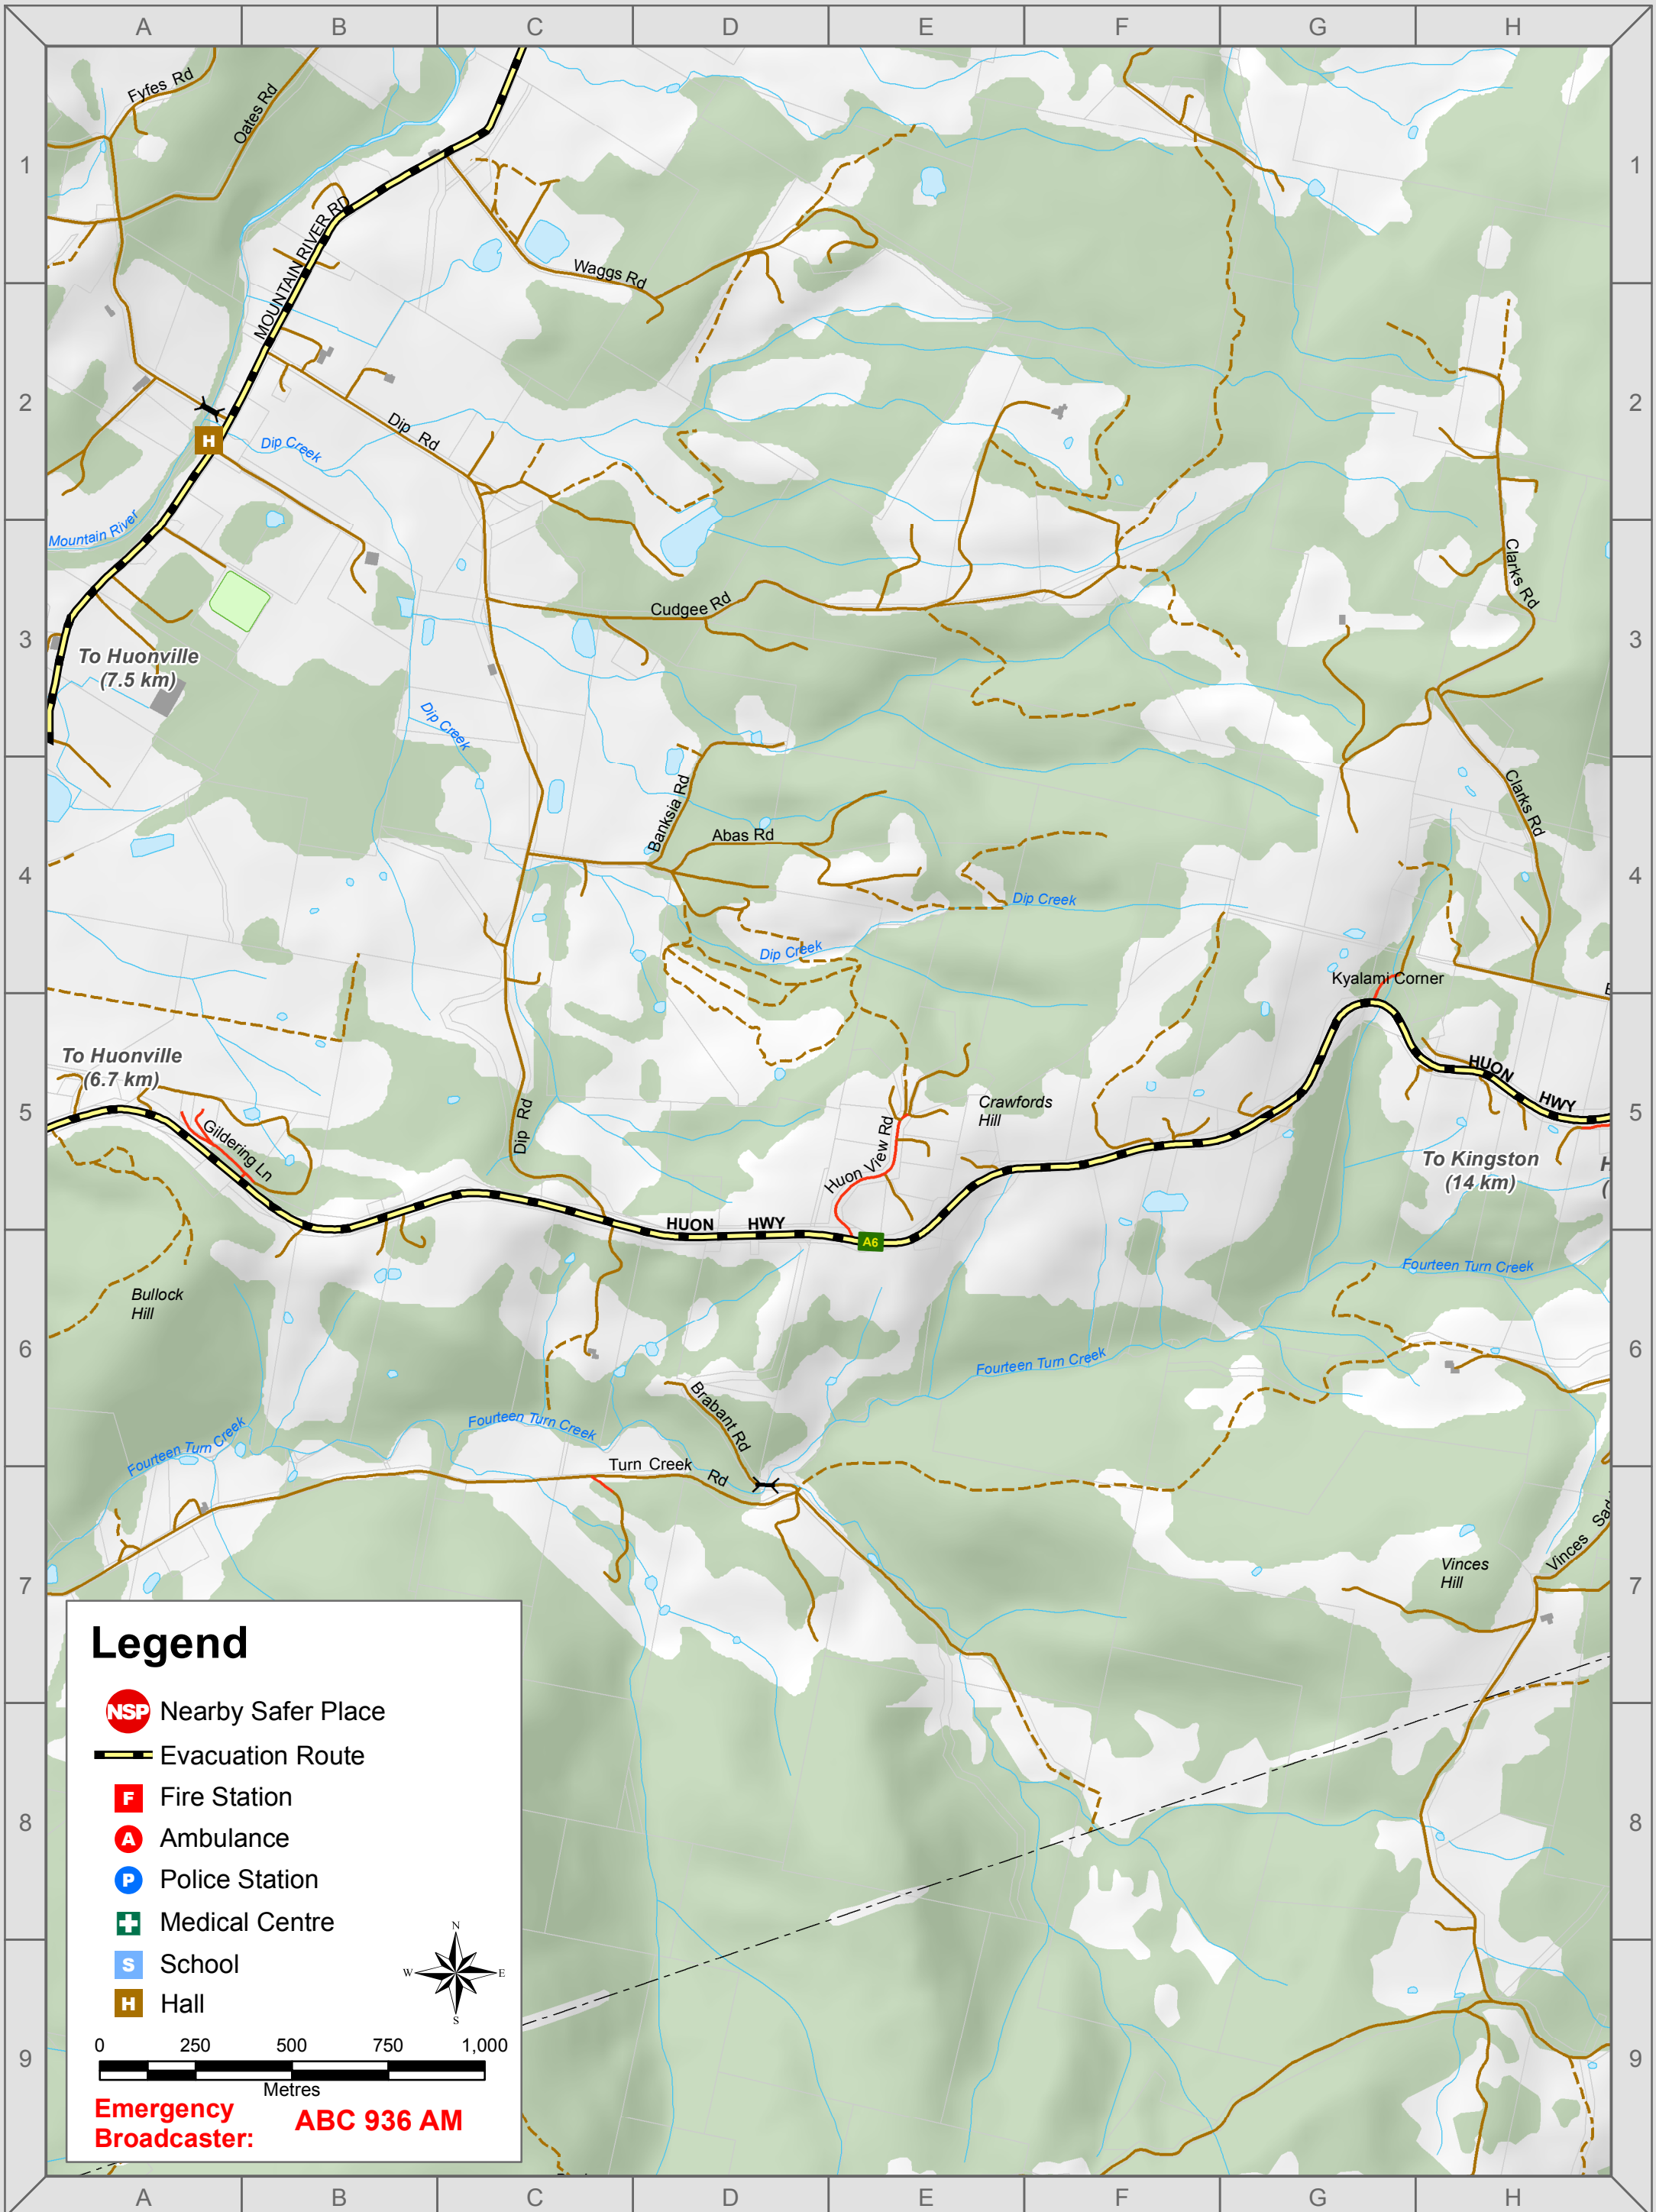

Legend

- Nearby Safer Place
- Evacuation Route
- Fire Station
- Ambulance
- Police Station
- Medical Centre
- School
- Hall

Emergency Broadcaster: ABC 936 AM