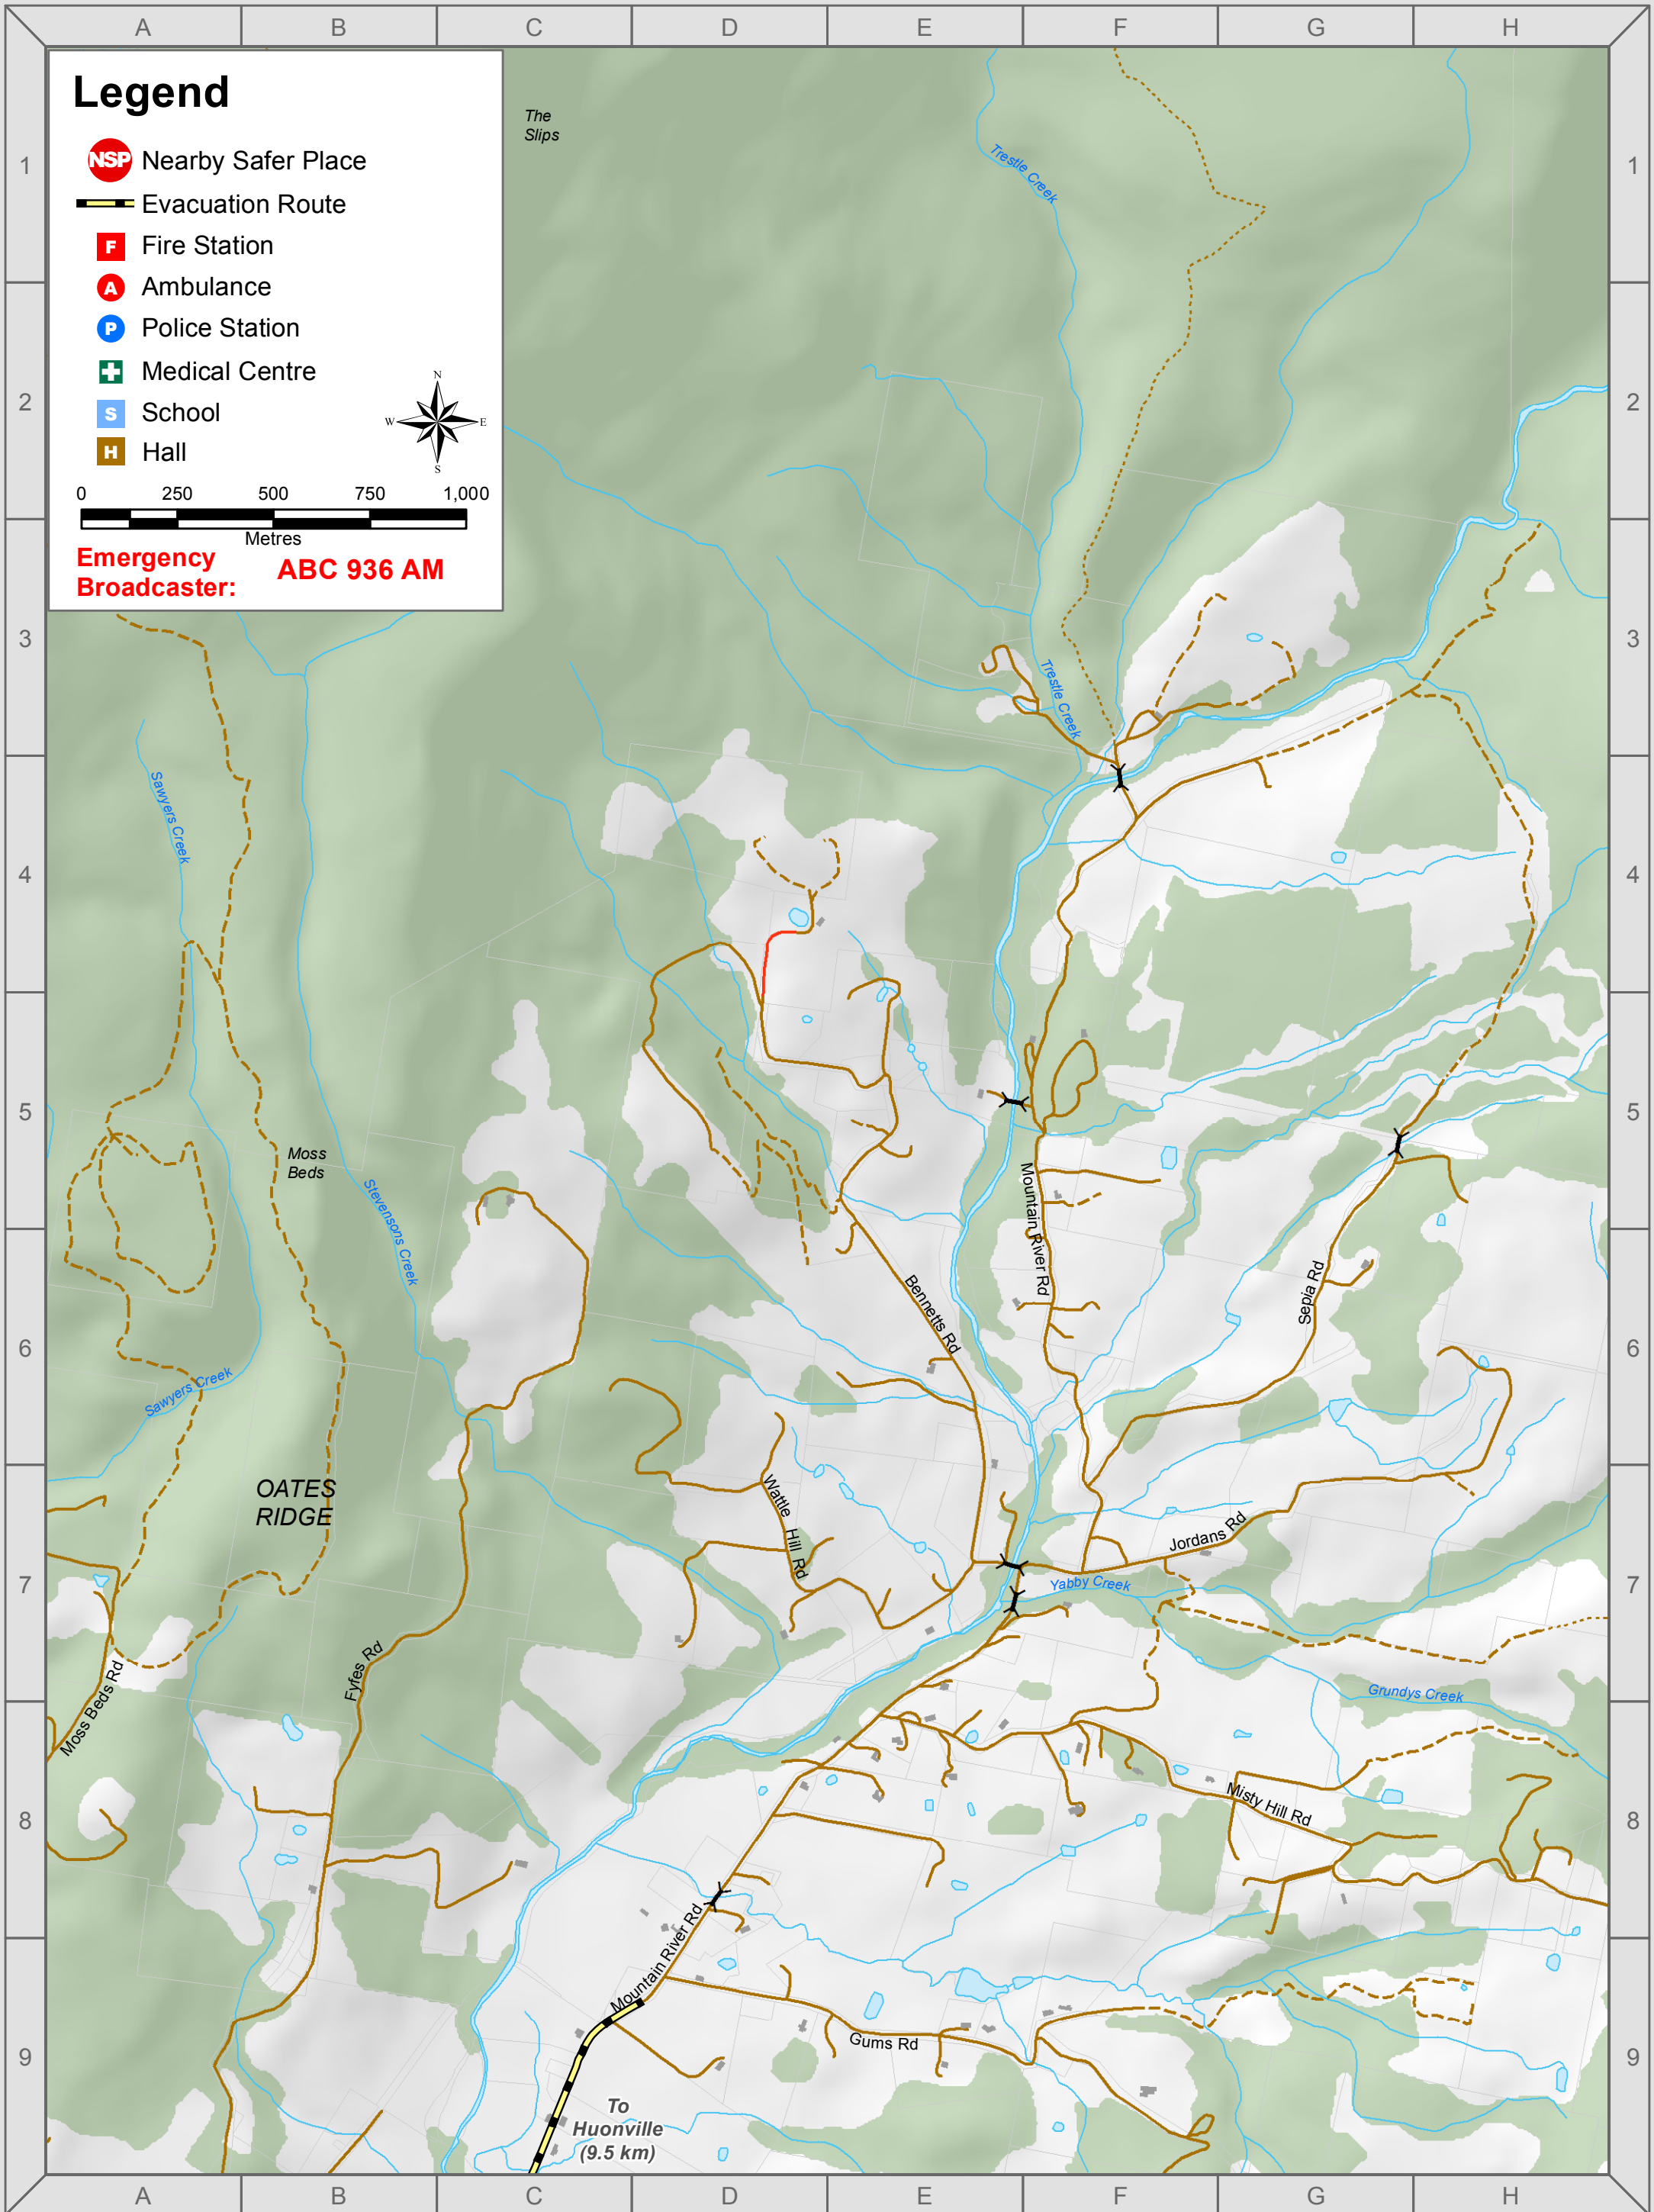

Legend

NSP Nearby Safer Place

Evacuation Route

F Fire Station

A Ambulance

P Police Station

+ Medical Centre

S School

H Hall

Emergency Broadcaster: ABC 936 AM