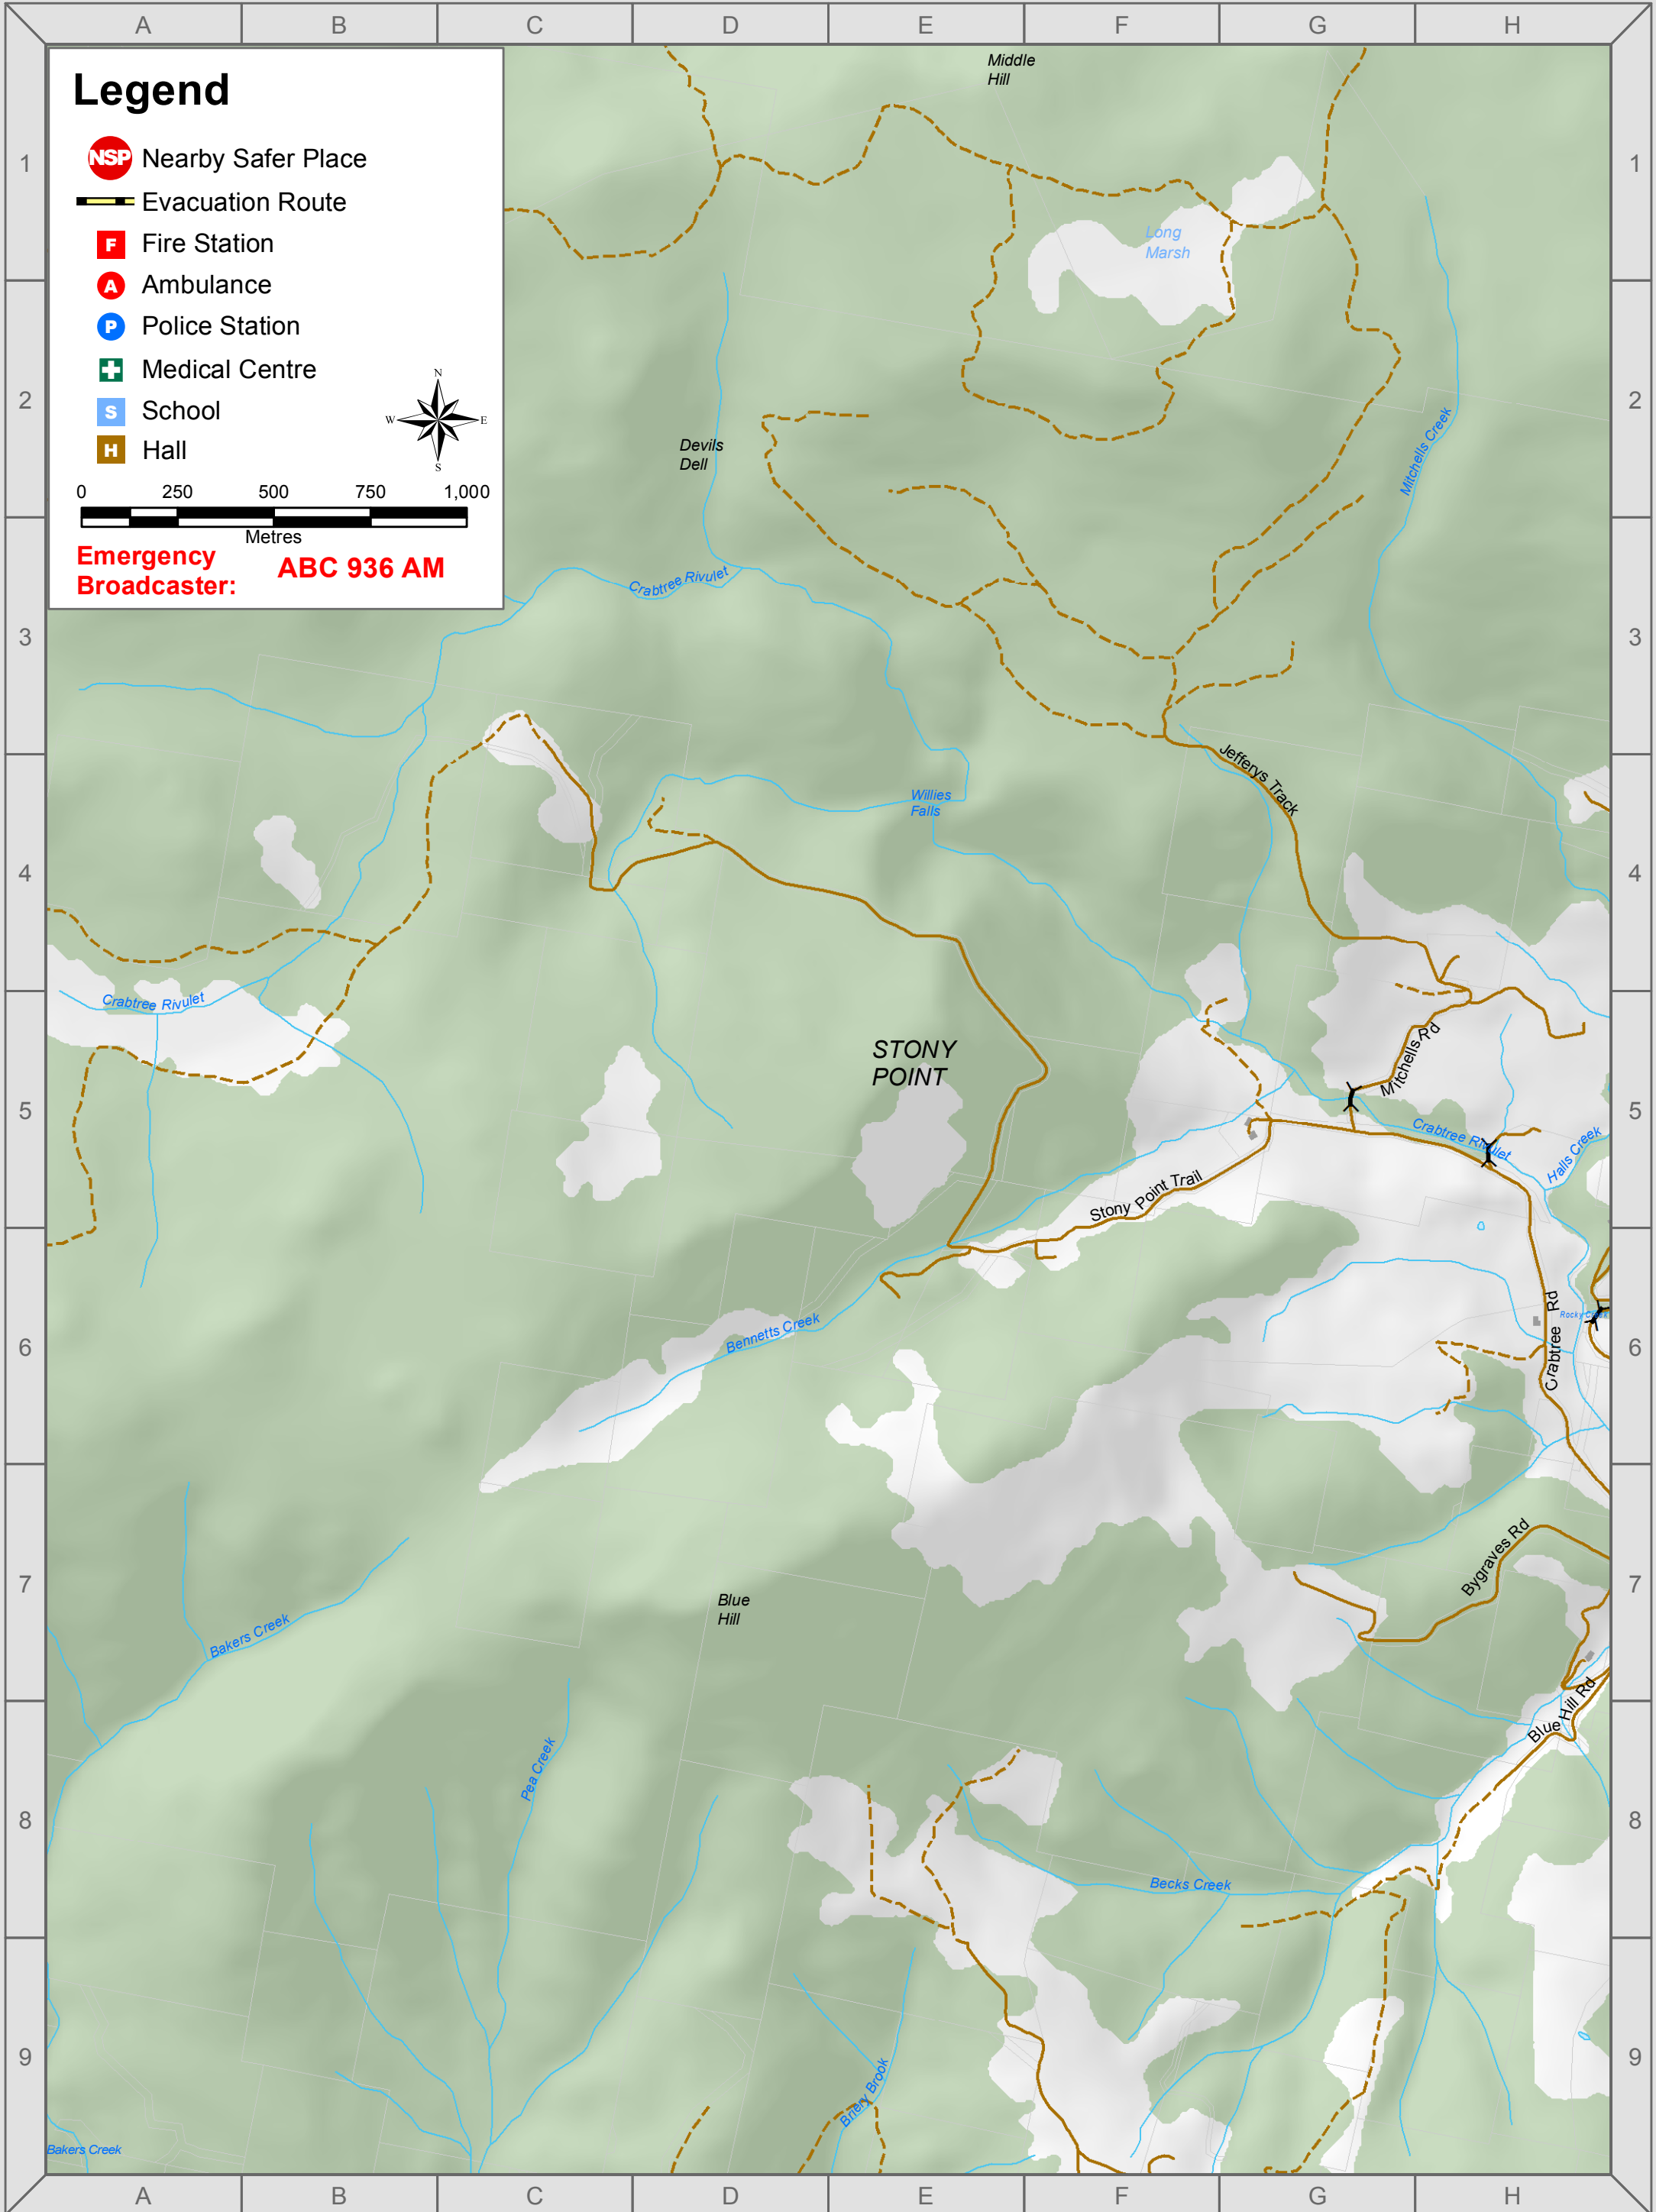

Legend

- Nearby Safer Place
- Evacuation Route
- Fire Station
- Ambulance
- Police Station
- Medical Centre
- School
- Hall

Emergency Broadcaster: ABC 936 AM