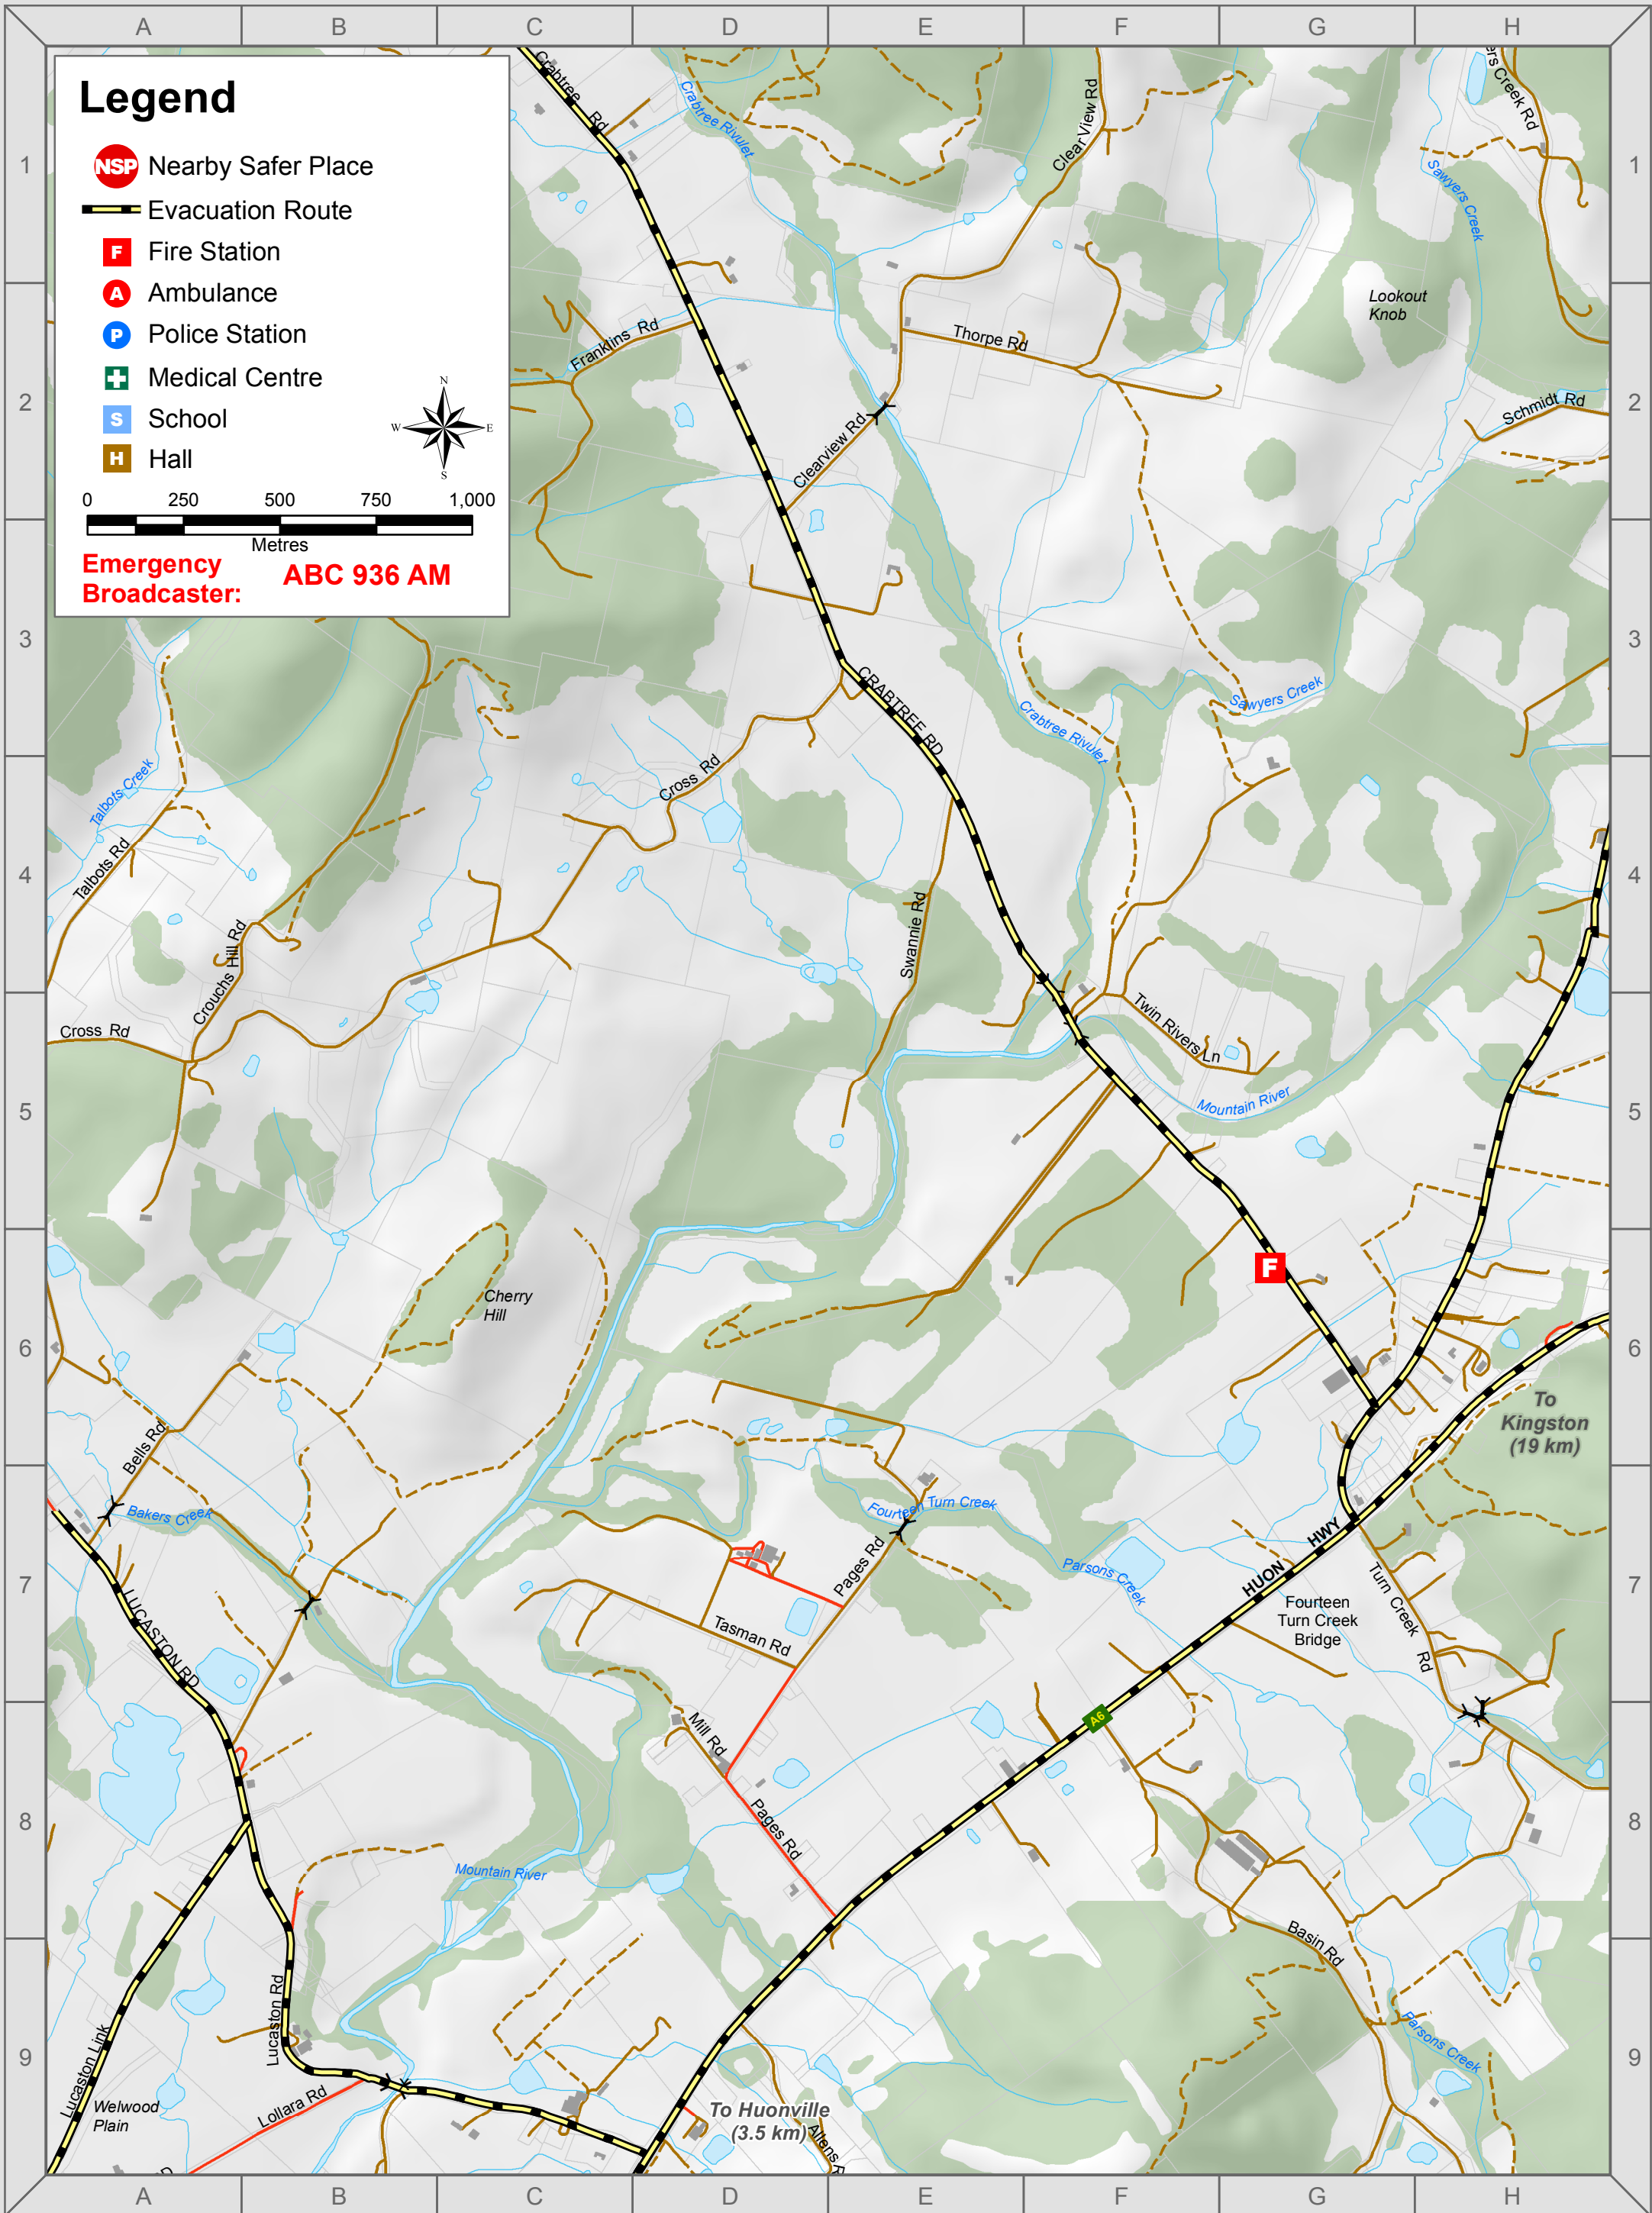

Emergency Broadcaster: ABC 936 AM

Legend

NSP Nearby Safer Place

Evacuation Route

F Fire Station

A Ambulance

P Police Station

+ Medical Centre